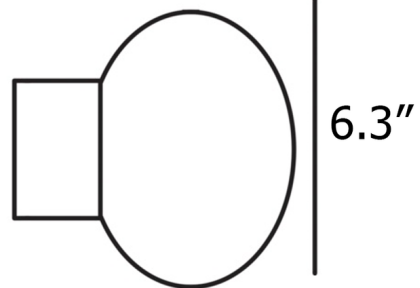

By Il Fanale

Description

The Bloom Wall Sconce's precious design recalls old perfume bottles and the shape of oriental diffusers. Both striking and sensual, Bloom's lighting effect releases magic throughout the space. Place in any contemporary setting to add decorative lighting to your aesthetic. Includes canopy for US installation.

Shown in brass / clear gray

6.4"

Specifications

COLOR Clear Gray
BODY FINISH Brass
WATTAGE 10W
DIMMER Standard 120V
DIMENSIONS 6.29"W x 6.29"H x 6.41"D
BULB NOT INCLUDED 1 x G16.5/Candelabra (E12)/10W/120V LED
COUNTRY OF ORIGIN Italy