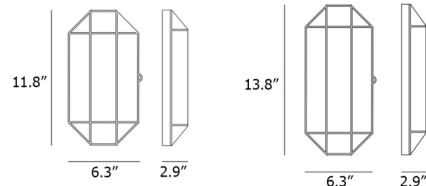

Shown in burnished brass / clear

Specifications

COLOR	Clear
BODY FINISH	Burnished Brass
WATTAGE	10W
DIMMER	Standard 120V
DIMENSIONS	6.29"W x 11.81"H x 2.95"D
BULB NOT INCLUDED	1 x B10/Candelabra (E12)/10W/120V LED
COUNTRY OF ORIGIN	Italy