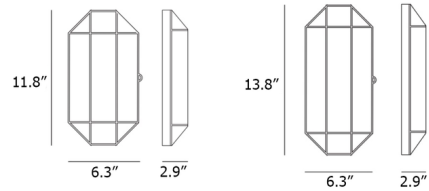

Shown in burnished brass / clear

Specifications

COLOR Clear
BODY FINISH Burnished Brass
WATTAGE 10W
DIMMER Standard 120V
DIMENSIONS 6.29"W x 11.81"H x 2.95"D
BULB NOT INCLUDED 1 x B10/Candelabra (E12)/10W/120V LED
COUNTRY OF ORIGIN Italy