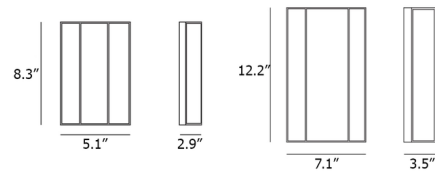

Shown in burnished brass / clear

Specifications

COLOR Clear
BODY FINISH Burnished Brass
WATTAGE 10W
DIMMER Standard 120V
DIMENSIONS 5.11"W x 8.26"H x 2.95"D
BULB NOT INCLUDED 1 x B10/Candelabra (E12)/10W/120V LED
COUNTRY OF ORIGIN Italy