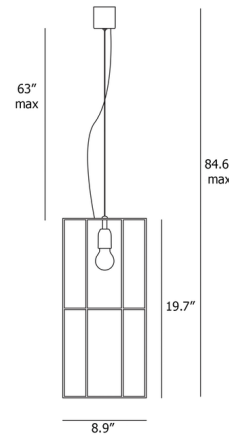

Shown in burnished brass / clear

Specifications

COLOR	Clear
BODY FINISH	Burnished Brass
WATTAGE	15W
DIMMER	Standard 120V
DIMENSIONS	8.85"W x 19.68"H
BULB NOT INCLUDED	1 x A19/Medium (E26)/15W/120V LED
COUNTRY OF ORIGIN	Italy