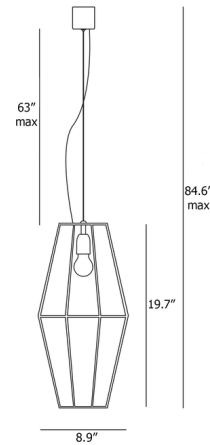

### Specifications

COLOR	Clear
BODY FINISH	Burnished Brass
WATTAGE	15W
DIMMER	Standard 120V
DIMENSIONS	8.85"W x 19.68"H
BULB NOT INCLUDED	1 x A19/Medium (E26)/15W/120V LED
COUNTRY OF ORIGIN	Italy

CLICK TO VIEW PRODUCT