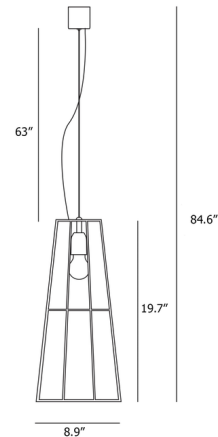

Lightology

lightology.com
866-954-4489
04-26-26

Project: _____

Company: _____

Location: _____ Fixture Type: _____

SPEC #: **IFA1254258**

Approved On: _____ Approved By: _____

Rilegato Conic Pendant By Il Fanale

Shown in burnished brass / clear

Specifications

COLOR	Clear
BODY FINISH	Burnished Brass
WATTAGE	15W
DIMMER	Standard 120V
DIMENSIONS	8.85"W x 19.68"H
BULB NOT INCLUDED	1 x A19/Medium (E26)/15W/120V LED
COUNTRY OF ORIGIN	Italy