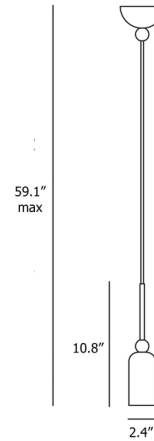

By Il Fanale

Description

The Madame Pendant is defined by its light and elegant lines which give the fixture a refined aesthetic. The cylindrical shade is topped with a spherical accent for an understated decorative touch. Includes canopy for US installation.

Shown in morocco / grafene

Specifications

COLOR	N/A
BODY FINISH	Morocco / Grafene
WATTAGE	6.5W
DIMMER	Standard 120V
DIMENSIONS	2.36"W x 10.78"H
BULB NOT INCLUDED	1 x PAR16/Medium (E26)/6.5W/120V LED
COUNTRY OF ORIGIN	Italy