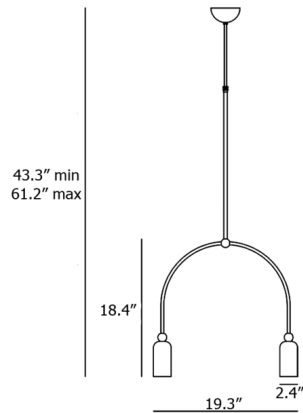

Lightology

lightology.com
866-954-4489
04-22-26

Project: _____

Company: _____

Location: _____ Fixture Type: _____

SPEC #: **IFA1254267**

Approved On: _____ Approved By: _____

Madame Double Pendant By Il Fanale

Description

The Madame Double Pendant is defined by its light and elegant lines which give the fixture a refined aesthetic. The cylindrical shades are topped with spherical accents for an understated decorative touch, and they are joined by a curving arm to form a mobile-like structure. Includes canopy for US installation.

Shown in morocco / grafene

Specifications

COLOR	N/A
BODY FINISH	Morocco / Grafene
WATTAGE	13W
DIMMER	Standard 120V
DIMENSIONS	19.29"W x 18.42"H x 2.36"D
BULB NOT INCLUDED	2 x PAR16/Medium (E26)/6.5W/120V LED
COUNTRY OF ORIGIN	Italy