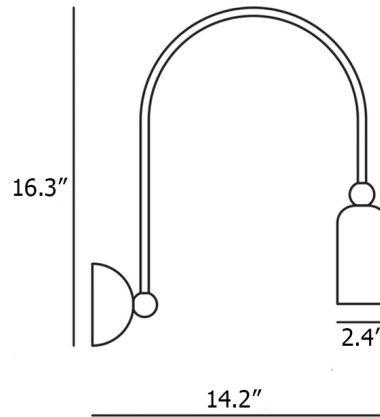

Description

The Madame Wall Sconce is defined by its light and elegant lines which give the fixture a refined aesthetic. The cylindrical shade is topped with a spherical accent for an understated decorative touch, and it is joined to the backplate by a curving arm. Includes canopy for US installation.

Shown in morocco / grafene

Specifications

COLOR N/A
BODY FINISH Morocco / Grafene
WATTAGE 6.5W
DIMMER Standard 120V
DIMENSIONS 2.36"W x 16.33"H x 14.17"D
BULB NOT INCLUDED 1 x PAR16/Medium (E26)/6.5W/120V LED
COUNTRY OF ORIGIN Italy