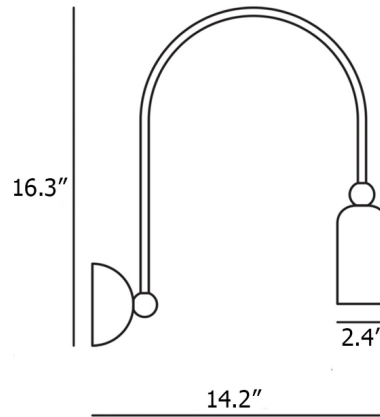

By Il Fanale

Description

The Madame Wall Sconce is defined by its light and elegant lines which give the fixture a refined aesthetic. The cylindrical shade is topped with a spherical accent for an understated decorative touch, and it is joined to the backplate by a curving arm. Includes canopy for US installation.

Shown in morocco / grafene

Specifications

COLOR	N/A
BODY FINISH	Morocco / Grafene
WATTAGE	6.5W
DIMMER	Standard 120V
DIMENSIONS	2.36"W x 16.33"H x 14.17"D
BULB NOT INCLUDED	1 x PAR16/Medium (E26)/6.5W/120V LED
COUNTRY OF ORIGIN	Italy