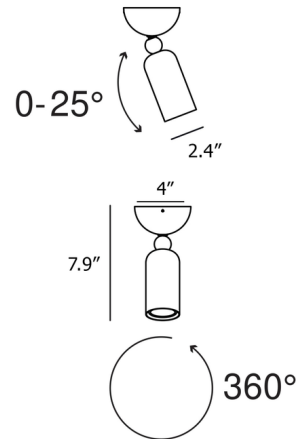

### Description

The Madame Ceiling Spotlight is defined by its light and elegant lines which give the fixture a refined aesthetic. The cylindrical shade is topped with a spherical accent for an understated decorative touch. Functional as well as stylish, Madame can be rotated 360 degrees and tilted up to 25 degrees to aim its light precisely where it is needed. Includes canopy for US installation. TRIAC dimming.

### Specifications

COLOR	N/A
BODY FINISH	Morocco / Grafene
WATTAGE	6.5W
DIMMER	Standard 120V
DIMENSIONS	4"W x 7.91"H
BULB NOT INCLUDED	1 x PAR16/Medium (E26)/6.5W/120V LED
COUNTRY OF ORIGIN	Italy

CLICK TO VIEW PRODUCT