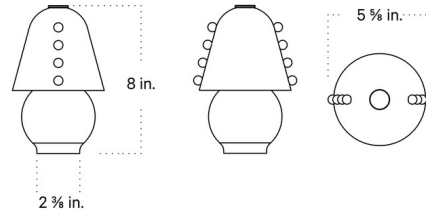

Shown in blackened brass / brass embellishments

Specifications

COLOR Brass Embellishments
BODY FINISH Blackened Brass
WATTAGE 1.7W
DIMMER Included
DIMENSIONS 5.625"W x 8"H
INTEGRATED LED MODULE 1 x LED/1.7W/120V LED
COUNTRY OF ORIGIN United States