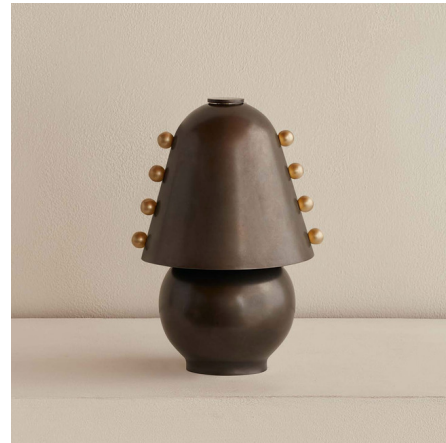

Lightology

lightology.com
866-954-4489
07-04-26

Project: _____
Company: _____
Location: _____ Fixture Type: _____
SPEC #: **ICW1254307**
Approved On: _____ Approved By: _____

Brass Gemma Portable Table Lamp By In Common With

Description

The Brass Gemma Table Lamp is a portable table lamp that pairs a graceful silhouette with whimsical embellishments. The lamp is finished in hand-spun brass and comes with a dim-to-warm integrated LED. This Portable Lamp includes a plug-in charging pad. To recharge, plug in the charging pad and place the fixture on top to charge. 10 hour battery life. On/Off/Dim via knob on top of fixture.

Shown in blackened brass / brass embellishments

Specifications

COLOR Brass Embellishments
BODY FINISH Blackened Brass
WATTAGE 1.7W
DIMMER Included
DIMENSIONS 5.625"W x 8"H
INTEGRATED LED MODULE 1 x LED/1.7W/120V LED
COUNTRY OF ORIGIN United States