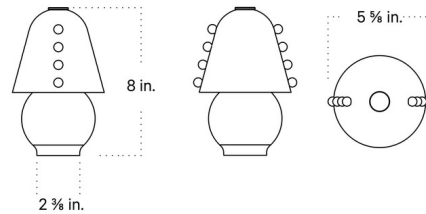

Shown in blackened brass / patina brass embellishments

Specifications

COLOR Patina Brass Embellishments
BODY FINISH Blackened Brass
WATTAGE 1.7W
DIMMER Included
DIMENSIONS 5.625"W x 8"H
INTEGRATED LED MODULE 1 x LED/1.7W/120V LED
COUNTRY OF ORIGIN United States