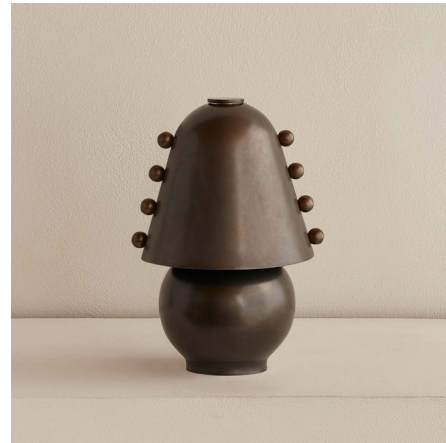

Lightology

lightology.com
866-954-4489
05-25-26

Project: _____
Company: _____
Location: _____ Fixture Type: _____
SPEC #: **ICW1254308**
Approved On: _____ Approved By: _____

Brass Gemma Portable Table Lamp By In Common With

Description

The Brass Gemma Table Lamp is a portable table lamp that pairs a graceful silhouette with whimsical embellishments. The lamp is finished in hand-spun brass and comes with a dim-to-warm integrated LED. This Portable Lamp includes a plug-in charging pad. To recharge, plug in the charging pad and place the fixture on top to charge. 10 hour battery life. On/Off/Dim via knob on top of fixture.

Shown in blackened brass / patina brass embellishments

Specifications

COLOR Patina Brass Embellishments
BODY FINISH Blackened Brass
WATTAGE 1.7W
DIMMER Included
DIMENSIONS 5.625"W x 8"H
INTEGRATED LED MODULE 1 x LED/1.7W/120V LED
COUNTRY OF ORIGIN United States