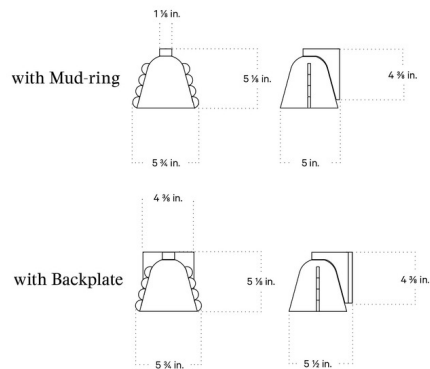

CLICK TO VIEW PRODUCT

Notes: