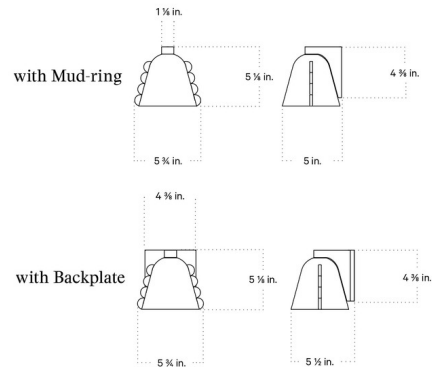

CLICK TO VIEW PRODUCT

Notes: