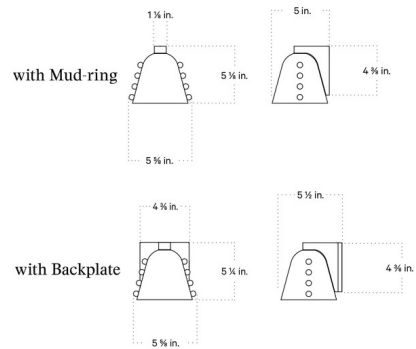

Description

The Brass Gemma Wall Sconce is a handmade wall light that pairs a graceful silhouette with whimsical embellishments. The lamp is finished in hand-spun brass and is suitable for both indoor and outdoor use. Can be mounted up or down for indoor use; must be mounted down for outdoor use. Available with a square Brass backplate or with a Mudring kit.

Shown in patina brass / pewter embellishments

Specifications

COLOR Pewter Embellishments
 BODY FINISH Patina Brass
 WATTAGE 4.5W
 DIMMER Standard 120V
 DIMENSIONS 5.625"W x 5.25"H x 5.5"D
 BULB INCLUDED 1 x JCD/G9/4.5W/120V LED
 COUNTRY OF ORIGIN United States