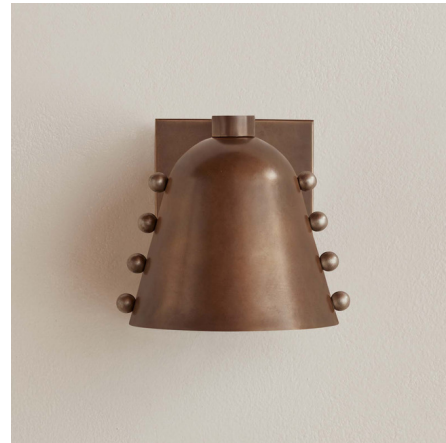

Lightology

lightology.com
866-954-4489
07-03-26

Project: _____
 Company: _____
 Location: _____ Fixture Type: _____
 SPEC #: **ICW1254354**
 Approved On: _____ Approved By: _____

Brass Gemma Wall Sconce By In Common With

Description

The Brass Gemma Wall Sconce is a handmade wall light that pairs a graceful silhouette with whimsical embellishments. The lamp is finished in hand-spun brass and is suitable for both indoor and outdoor use. Can be mounted up or down for indoor use; must be mounted down for outdoor use. Available with a square Brass backplate or with a Mudring kit.

Shown in patina brass / pewter embellishments

Specifications

COLOR Pewter Embellishments
 BODY FINISH Patina Brass
 WATTAGE 4.5W
 DIMMER Standard 120V
 DIMENSIONS 5.625"W x 5.25"H x 5.5"D
 BULB INCLUDED 1 x JCD/G9/4.5W/120V LED
 COUNTRY OF ORIGIN United States