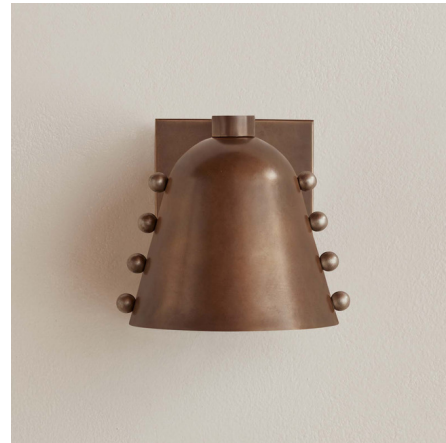

Lightology

lightology.com
866-954-4489
04-24-26

Project: _____
 Company: _____
 Location: _____ Fixture Type: _____
 SPEC #: **ICW1254354**
 Approved On: _____ Approved By: _____

Brass Gemma Wall Sconce By In Common With

Description

The Brass Gemma Wall Sconce is a handmade wall light that pairs a graceful silhouette with whimsical embellishments. The lamp is finished in hand-spun brass and is suitable for both indoor and outdoor use. Can be mounted up or down for indoor use; must be mounted down for outdoor use. Available with a square Brass backplate or with a Mudring kit.

Shown in patina brass / pewter embellishments

Specifications

COLOR Pewter Embellishments
 BODY FINISH Patina Brass
 WATTAGE 4.5W
 DIMMER Standard 120V
 DIMENSIONS 5.625"W x 5.25"H x 5.5"D
 BULB INCLUDED 1 x JCD/G9/4.5W/120V LED
 COUNTRY OF ORIGIN United States