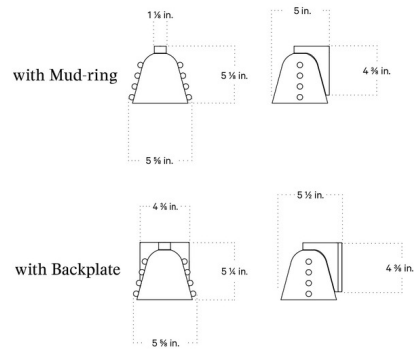

Description

The Brass Gemma Wall Sconce is a handmade wall light that pairs a graceful silhouette with whimsical embellishments. The lamp is finished in hand-spun brass and is suitable for both indoor and outdoor use. Can be mounted up or down for indoor use; must be mounted down for outdoor use. Available with a square Brass backplate or with a Mudring kit.

Shown in patina brass / pewter embellishments

Specifications

COLOR Pewter Embellishments
 BODY FINISH Patina Brass
 WATTAGE 4.5W
 DIMMER Standard 120V
 DIMENSIONS 5.625"W x 5.25"H x 5.5"D
 BULB INCLUDED 1 x JCD/G9/4.5W/120V LED
 COUNTRY OF ORIGIN United States