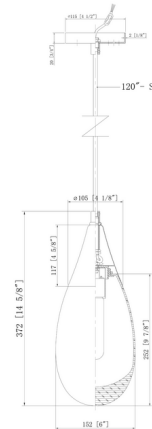

Lightology

lightology.com
866-954-4489
05-24-26

Project: _____

Company: _____

Location: _____ Fixture Type: _____

SPEC #: **INV1254382**

Approved On: _____ Approved By: _____

Malone Narrow Multi Light Pendant By Innovations Lighting

Description

The Malone Narrow Multi Light Pendant features a cluster of teardrop-shaped glass pendants with conical cast brass caps suspended from a small round canopy. This multi light pendant is perfectly suited for a foyer or stairway to provide a visual focal point with an elegant cascade of light. Each pendant includes 120 inches fabric cord, which can be cut to length as desired to best fit the space. Note: The pendants must be installed at staggered heights to avoid contact between the shades.

Shown in brushed satin nickel / striped clear

Specifications

| | |
|--------------------|---|
| COLOR | Striped Clear |
| BODY FINISH | Brushed Satin Nickel |
| WATTAGE | 51W |
| DIMMER | Standard 120V |
| DIMENSIONS | 8"W x 14.38"H |
| BULB NOT INCLUDED | 3 x T10/Medium (E26)/100W/120V LED |
| OTHER BULB OPTIONS | 3 x T10/Medium (E26)/100W/120V Incandescent |
| COUNTRY OF ORIGIN | China |