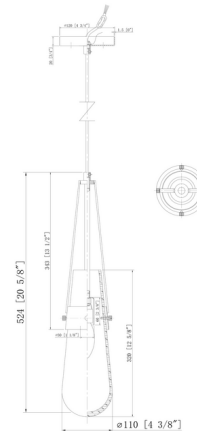

Lightology

lightology.com
866-954-4489
05-18-26

Project: _____

Company: _____

Location: _____ Fixture Type: _____

SPEC #: **INV1254396**

Approved On: _____ Approved By: _____

Milan Narrow Multi Light Pendant

By Innovations Lighting

Description

The Milan Narrow Multi Light Pendant offers a modern interpretation of the classic teardrop pendant shape, with a glass diffuser supported by a wide metal band and tapered frame. A cluster of these pendants is supported from a single round canopy, creating a dazzling cascade of light that is sure to impress in a foyer or stairway. Note: The pendants must be installed at staggered heights to avoid contact between the shades.

Specifications

COLOR . . . . . Light Smoked
BODY FINISH . . . . . Brushed Brass
WATTAGE 51W
DIMMER . . . . . Standard 120V
DIMENSIONS . . . . . 6.38"W x 20.25"H
BULB NOT INCLUDED . . . . . 3 x T8/Candelabra (E12)/17W/120V LED
OTHER BULB OPTIONS . . . . . 3 x T8/Candelabra (E12)/100W/120V Incandescent
COUNTRY OF ORIGIN . . . . . China

CLICK TO VIEW PRODUCT

Notes: