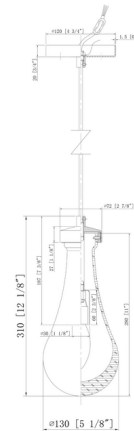

CLICK TO VIEW PRODUCT

Notes: