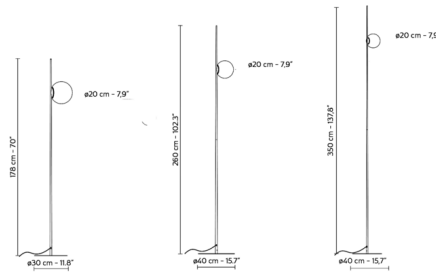

### Specifications

COLOR . . . . . Matte White  
BODY FINISH . . . . . Matte Black  
WATTAGE . . . . . 18W  
DIMMER . . . . . N/A  
DIMENSIONS . . . . . 11.8"W x 70"H  
BULB NOT INCLUDED . . . . . 1 x A19/Medium (E26)/18W/120V LED  
COUNTRY OF ORIGIN . . . . . Italy

### Technical Information

PRODUCT DIMENSIONS . . . . . Cord Length: 157.5"

Shown in matte black / matte white

CLICK TO VIEW PRODUCT

Notes: