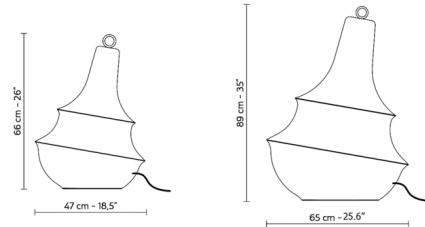

Notes:

CLICK TO VIEW PRODUCT