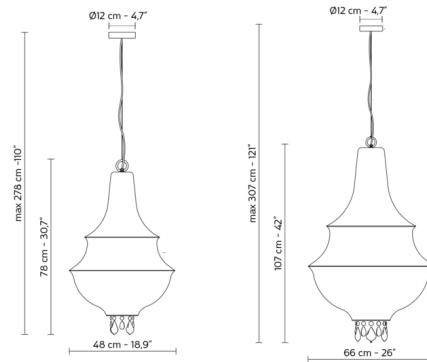

Lightology

lightology.com
866-954-4489
07-06-25

Project: _____
 Company: _____
 Location: _____ Fixture Type: _____
 SPEC #: **KAR1255014**
 Approved On: _____ Approved By: _____

Lady D Pendant By Karman

Description

The Lady D Pendant borrows its silhouette from 19th-century Empire style chandeliers. However, Lady D adds a casual modern twist to this classic design by replacing the opulent decorations characteristic of the style with a matte fiberglass diffuser. Small crystal ornaments dangling from the bottom of the pendant add a decorative touch and serve as a callback to Lady D's elegant origins. The pendant is illuminated from within to produce a comforting, ambient glow.

Shown in matte black / matte white

Specifications

COLOR	Matte White
BODY FINISH	Matte Black
WATTAGE	18W
DIMMER	Standard 120V
DIMENSIONS	18.9"W x 30.7"H
BULB NOT INCLUDED	1 x A19/Medium (E26)/18W/120V LED
COUNTRY OF ORIGIN	Italy

Technical Information

PRODUCT DIMENSIONS	Cord Length: 78.7"
--------------------	--------------------

CLICK TO VIEW PRODUCT

Notes: