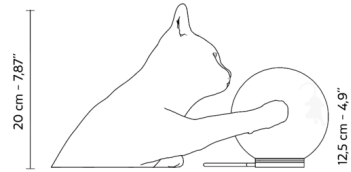

By Karman

Description

The Maoo Table Lamp is a playful accent piece that will serve as both a functional lamp and a decorative sculptural object. The lamp consists of a simple frosted glass globe decorated with the silhouette of a mouse, while the freestanding ceramic cat sculpture reaches outward with a curious expression.

Shown in white / frosted

Specifications

COLOR	Frosted
BODY FINISH	White
WATTAGE	5W
DIMMER	N/A
DIMENSIONS	11.8\"W x 7.9\"H x 5.9\"D
BULB NOT INCLUDED	1 x JCD/G9/5W/120V LED
COUNTRY OF ORIGIN	Italy

CLICK TO VIEW PRODUCT