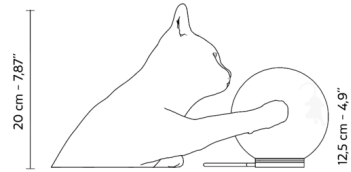

### Description

The Maoo Table Lamp is a playful accent piece that will serve as both a functional lamp and a decorative sculptural object. The lamp consists of a simple frosted glass globe decorated with the silhouette of a mouse, while the freestanding ceramic cat sculpture reaches outward with a curious expression.

### Specifications

COLOR . . . . . Frosted  
BODY FINISH . . . . . White  
WATTAGE . . . . . 5W  
DIMMER . . . . . N/A  
DIMENSIONS . . . . . 11.8"W x 7.9"H x 5.9"D  
BULB NOT INCLUDED . . . . . 1 x JCD/G9/5W/120V LED  
COUNTRY OF ORIGIN . . . . . Italy