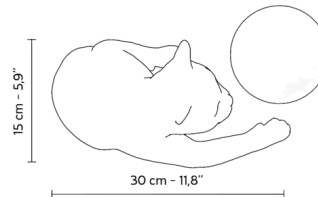

By Karman

Description

The Maoo Table Lamp is a playful accent piece that will serve as both a functional lamp and a decorative sculptural object. The lamp consists of a simple frosted glass globe decorated with the silhouette of a mouse, while the freestanding ceramic cat sculpture reaches outward with a curious expression.

Shown in white / frosted

Specifications

COLOR	Frosted
BODY FINISH	White
WATTAGE	5W
DIMMER	N/A
DIMENSIONS	11.8\"W x 7.9\"H x 5.9\"D
BULB NOT INCLUDED	1 x JCD/G9/5W/120V LED
COUNTRY OF ORIGIN	Italy

CLICK TO VIEW PRODUCT