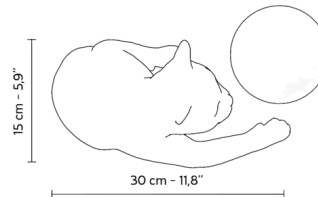

Lightology

lightology.com
866-954-4489
07-06-26

Project: _____

Company: _____

Location: _____ Fixture Type: _____

SPEC #: **KAR1255016**

Approved On: _____ Approved By: _____

Maoo Table Lamp

By Karman

Description

The Maoo Table Lamp is a playful accent piece that will serve as both a functional lamp and a decorative sculptural object. The lamp consists of a simple frosted glass globe decorated with the silhouette of a mouse, while the freestanding ceramic cat sculpture reaches outward with a curious expression.

Specifications

COLOR	Frosted
BODY FINISH	White
WATTAGE	5W
DIMMER	N/A
DIMENSIONS	11.8\"W x 7.9\"H x 5.9\"D
BULB NOT INCLUDED	1 x JCD/G9/5W/120V LED
COUNTRY OF ORIGIN	Italy

CLICK TO VIEW PRODUCT

Notes: