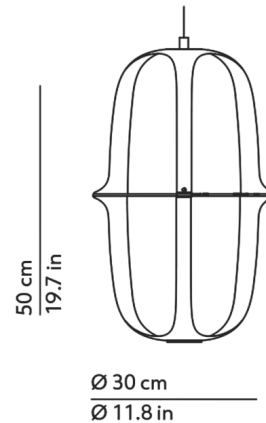

CLICK TO VIEW PRODUCT

Notes: