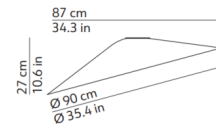

CLICK TO VIEW PRODUCT

Notes: