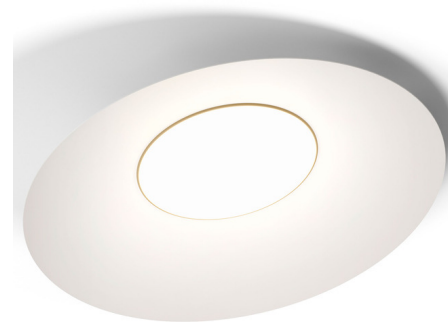

Lightology

lightology.com
866-954-4489
07-01-26

Project: _____

Company: _____

Location: _____ Fixture Type: _____

SPEC #: **KUN1255026**

Approved On: _____ Approved By: _____

Kate Ceiling Light

By kdIn

Description

The Kate Ceiling Light's slanted shape was inspired by the hat worn by the Duchess of Cambridge for the 70th anniversary of the English jubilee. In addition to creating a stylish silhouette, the shade's 15 degree inclination diffuses the light in an unexpected way. Kate's unconventional form gives it an architectural feel that will redefine any space. Phase cut dimming. Note: Custom RAL color finishes are available on request. Contact our sales team for more information.

Specifications

COLOR	N/A
BODY FINISH	White
WATTAGE	60W
DIMMER	Low Voltage Electronic
DIMENSIONS	34.3"W x 10.6"H
INTEGRATED LED MODULE	1 x LED/60W/120V LED
COUNTRY OF ORIGIN	Italy

Technical Information

COLOR RENDERING	90 CRI
LAMP COLOR	2700K
LUMENS/WATT	114.27
LUMINOUS FLUX	6856 lumens

Shown in white

CLICK TO VIEW PRODUCT

Notes: