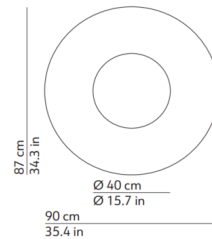

CLICK TO VIEW PRODUCT

Notes: