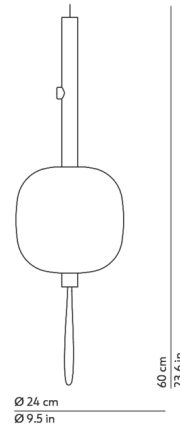

CLICK TO VIEW PRODUCT

Notes: