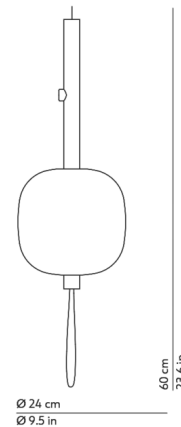

### Description

The Motus Pendant is a versatile pendant that can be easily moved along its power cord with the press of a button to adjust the hanging height. This freedom and adaptability allows the pendant to fulfill a variety of needs in a changing environment. Its minimalist silhouette, comprised of an opal glass globe and cylindrical rod, will complement a wide variety of decor styles.

### Specifications

COLOR	Opal
BODY FINISH	Red
WATTAGE	22W
DIMMER	Low Voltage Electronic
DIMENSIONS	9.5"W x 23.6"H
INTEGRATED LED MODULE	1 x LED/22W/120V LED
COUNTRY OF ORIGIN	Italy

### Technical Information

COLOR RENDERING	90 CRI
LAMP COLOR	2700K
LUMENS/WATT	110.00
LUMINOUS FLUX	2420 lumens

Shown in red / opal

CLICK TO VIEW PRODUCT

Notes: