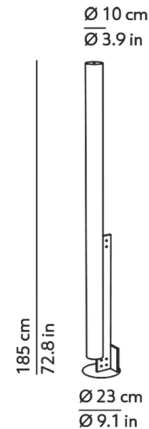

Lightology

lightology.com
866-954-4489
05-24-26

Project: _____

Company: _____

Location: _____ Fixture Type: _____

SPEC #: **KUN1255034**

Approved On: _____ Approved By: _____

Model T Floor Lamp

By kdIn

Description

The Model T Floor Lamp draws inspiration from the simple, linear forms of the De Stijl art movement. The long, cylindrical opal methacrylate diffuser softens the light from the integrated LED and adds a rounded element in contrast to the rectangular shapes of the lamp's base. 0 - 100% dimmer switch located on cord.

Specifications

COLOR . . . . . Opal
BODY FINISH . . . . . Inox
WATTAGE 60W
DIMMER . . . . . Included
DIMENSIONS . . . . . 9.1"W x 72.8"H
INTEGRATED LED MODULE . . . . . 1 x LED/60W/120V LED
COUNTRY OF ORIGIN . . . . . Italy

Technical Information

COLOR RENDERING . . . . . 90 CRI
LAMP COLOR 2700K
LUMENS/WATT 110.00
LUMINOUS FLUX . . . . . 6600 lumens

Shown in inox / opal

CLICK TO VIEW PRODUCT

Notes: