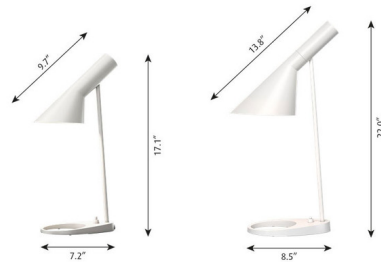

Description

The iconic AJ Table Lamp is based on two geometric shapes - a cylinder and a cone. The lamp focuses light exactly where it is needed and is ideal as a lamp for work at your home or office. AJ's unusual lines and shade volume, and the round hole in the base, give it a highly sculptural appearance. On/Off switch is located on the base.

Shown in dusty blue

Specifications

COLOR	N/A
BODY FINISH	Dusty Blue
WATTAGE	10W
DIMMER	N/A
DIMENSIONS	8.5"W x 22.04"H
BULB NOT INCLUDED	1 x A19/Medium (E26)/10W/120V LED

CLICK TO VIEW PRODUCT

Notes: