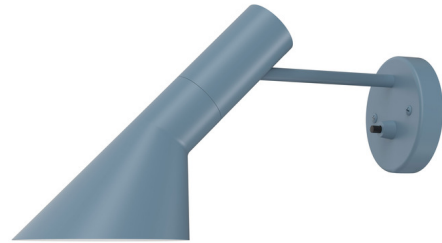

## AJ Wall Sconce

By Louis Poulsen

### Description

The AJ Wall Sconce is based on two geometric shapes - a cylindrical socket and a conical shade. The lamp focuses light exactly where it is needed and is ideal as a lamp for work at your home or office or as a reading lamp. The AJ lamp's unusual lines and shade volume, and the round hole in the base, give it a highly sculptural appearance. Available with an On/Off Switch on the backplate, or no Switch.

Shown in dusty blue

### Specifications

COLOR	N/A
BODY FINISH	Dusty Blue
WATTAGE	10W
DIMMER	N/A
DIMENSIONS	5.7"W x 7.1"H x 13.2"D
BULB NOT INCLUDED	1 x G16.5/Candelabra (E12)/10W/120V LED

CLICK TO VIEW PRODUCT

Notes: