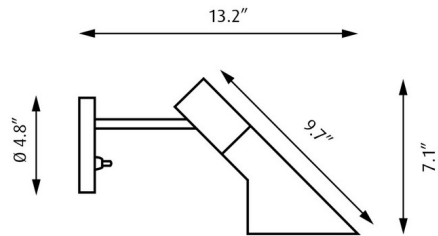

By Louis Poulsen

Description

The AJ Wall Sconce is based on two geometric shapes - a cylindrical socket and a conical shade. The lamp focuses light exactly where it is needed and is ideal as a lamp for work at your home or office or as a reading lamp. The AJ lamp's unusual lines and shade volume, and the round hole in the base, give it a highly sculptural appearance. Available with an On/Off Switch on the backplate, or no Switch.

Shown in dusty blue

Specifications

COLOR	N/A
BODY FINISH	Dusty Blue
WATTAGE	10W
DIMMER	N/A
DIMENSIONS	5.7"W x 7.1"H x 13.2"D
BULB NOT INCLUDED	1 x G16.5/Candelabra (E12)/10W/120V LED

CLICK TO VIEW PRODUCT