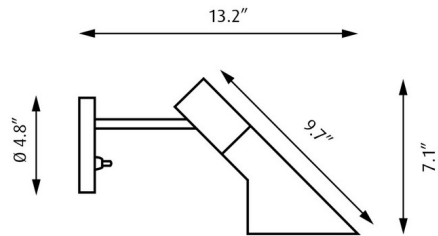

### Description

The AJ Wall Sconce is based on two geometric shapes - a cylindrical socket and a conical shade. The lamp focuses light exactly where it is needed and is ideal as a lamp for work at your home or office or as a reading lamp. The AJ lamp's unusual lines and shade volume, and the round hole in the base, give it a highly sculptural appearance. Available with an On/Off Switch on the backplate, or no Switch.

### Specifications

COLOR	N/A
BODY FINISH	Dusty Blue
WATTAGE	10W
DIMMER	N/A
DIMENSIONS	5.7"W x 7.1"H x 13.2"D
BULB NOT INCLUDED	1 x G16.5/Candelabra (E12)/10W/120V LED

CLICK TO VIEW PRODUCT

Notes: