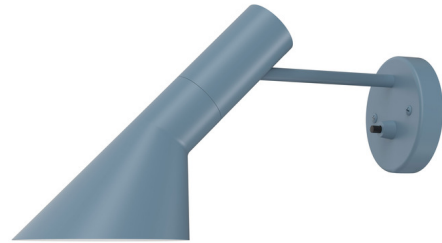

Lightology

lightology.com
866-954-4489
05-24-26

Project: _____

Company: _____

Location: _____ Fixture Type: _____

SPEC #: **LPL1255050**

Approved On: _____ Approved By: _____

AJ Wall Sconce

By Louis Poulsen

Description

The AJ Wall Sconce is based on two geometric shapes - a cylindrical socket and a conical shade. The lamp focuses light exactly where it is needed and is ideal as a lamp for work at your home or office or as a reading lamp. The AJ lamp's unusual lines and shade volume, and the round hole in the base, give it a highly sculptural appearance. Available with an On/Off Switch on the backplate, or no Switch.

Shown in dusty blue

Specifications

COLOR	N/A
BODY FINISH	Dusty Blue
WATTAGE	10W
DIMMER	N/A
DIMENSIONS	5.7"W x 7.1"H x 13.2"D
BULB NOT INCLUDED	1 x G16.5/Candelabra (E12)/10W/120V LED

CLICK TO VIEW PRODUCT