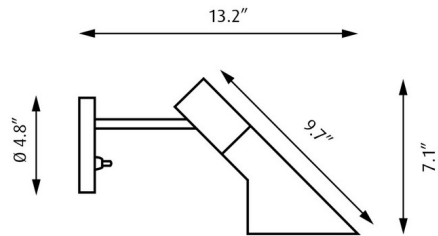

By Louis Poulsen

Description

The AJ Wall Sconce is based on two geometric shapes - a cylindrical socket and a conical shade. The lamp focuses light exactly where it is needed and is ideal as a lamp for work at your home or office or as a reading lamp. The AJ lamp's unusual lines and shade volume, and the round hole in the base, give it a highly sculptural appearance. Available with an On/Off Switch on the backplate, or no Switch.

Shown in electric orange

Specifications

COLOR	N/A
BODY FINISH	Electric Orange
WATTAGE	10W
DIMMER	N/A
DIMENSIONS	5.7"W x 7.1"H x 13.2"D
BULB NOT INCLUDED	1 x G16.5/Candelabra (E12)/10W/120V LED

CLICK TO VIEW PRODUCT