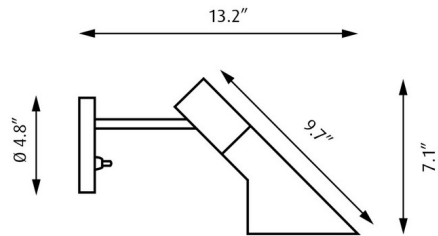

### Specifications

COLOR	N/A
BODY FINISH	Electric Orange
WATTAGE	10W
DIMMER	Standard 120V
DIMENSIONS	5.7"W x 7.1"H x 13.2"D
BULB NOT INCLUDED	1 x G16.5/Candelabra (E12)/10W/120V LED

CLICK TO VIEW PRODUCT