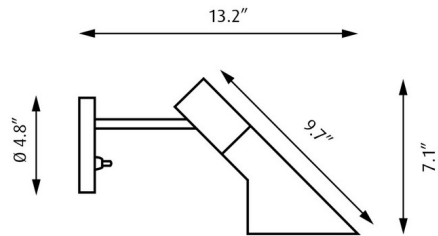

By Louis Poulsen

Description

The AJ Wall Sconce is based on two geometric shapes - a cylindrical socket and a conical shade. The lamp focuses light exactly where it is needed and is ideal as a lamp for work at your home or office or as a reading lamp. The AJ lamp's unusual lines and shade volume, and the round hole in the base, give it a highly sculptural appearance. Available with an On/Off Switch on the backplate, or no Switch.

Shown in soft lemon

Specifications

COLOR	N/A
BODY FINISH	Soft Lemon
WATTAGE	10W
DIMMER	Standard 120V
DIMENSIONS	5.7"W x 7.1"H x 13.2"D
BULB NOT INCLUDED	1 x G16.5/Candelabra (E12)/10W/120V LED

CLICK TO VIEW PRODUCT