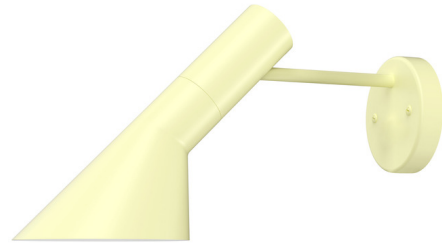

Lightology

lightology.com
866-954-4489
05-24-26

Project: _____

Company: _____

Location: _____ Fixture Type: _____

SPEC #: **LPL1255055**

Approved On: _____ Approved By: _____

AJ Wall Sconce

By Louis Poulsen

Description

The AJ Wall Sconce is based on two geometric shapes - a cylindrical socket and a conical shade. The lamp focuses light exactly where it is needed and is ideal as a lamp for work at your home or office or as a reading lamp. The AJ lamp's unusual lines and shade volume, and the round hole in the base, give it a highly sculptural appearance. Available with an On/Off Switch on the backplate, or no Switch.

Shown in soft lemon

Specifications

COLOR	N/A
BODY FINISH	Soft Lemon
WATTAGE	10W
DIMMER	Standard 120V
DIMENSIONS	5.7"W x 7.1"H x 13.2"D
BULB NOT INCLUDED	1 x G16.5/Candelabra (E12)/10W/120V LED

CLICK TO VIEW PRODUCT