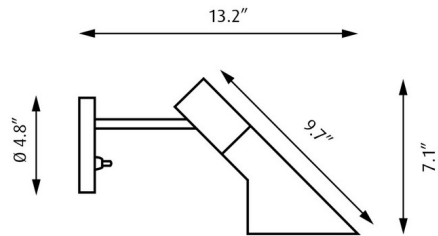

By Louis Poulsen

Description

The AJ Wall Sconce is based on two geometric shapes - a cylindrical socket and a conical shade. The lamp focuses light exactly where it is needed and is ideal as a lamp for work at your home or office or as a reading lamp. The AJ lamp's unusual lines and shade volume, and the round hole in the base, give it a highly sculptural appearance. Available with an On/Off Switch on the backplate, or no Switch.

Shown in warm grey

Specifications

COLOR	N/A
BODY FINISH	Warm Grey
WATTAGE	10W
DIMMER	Standard 120V
DIMENSIONS	5.7"W x 7.1"H x 13.2"D
BULB NOT INCLUDED	1 x G16.5/Candelabra (E12)/10W/120V LED

CLICK TO VIEW PRODUCT