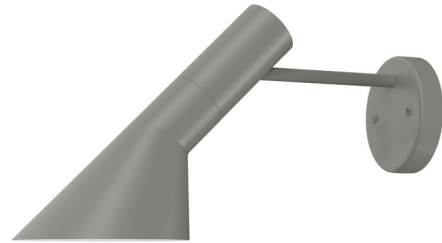

Lightology

lightology.com
866-954-4489
05-25-26

Project: _____

Company: _____

Location: _____ Fixture Type: _____

SPEC #: **LPL1255057**

Approved On: _____ Approved By: _____

AJ Wall Sconce

By Louis Poulsen

Description

The AJ Wall Sconce is based on two geometric shapes - a cylindrical socket and a conical shade. The lamp focuses light exactly where it is needed and is ideal as a lamp for work at your home or office or as a reading lamp. The AJ lamp's unusual lines and shade volume, and the round hole in the base, give it a highly sculptural appearance. Available with an On/Off Switch on the backplate, or no Switch.

Shown in warm grey

Specifications

COLOR	N/A
BODY FINISH	Warm Grey
WATTAGE	10W
DIMMER	Standard 120V
DIMENSIONS	5.7"W x 7.1"H x 13.2"D
BULB NOT INCLUDED	1 x G16.5/Candelabra (E12)/10W/120V LED

CLICK TO VIEW PRODUCT