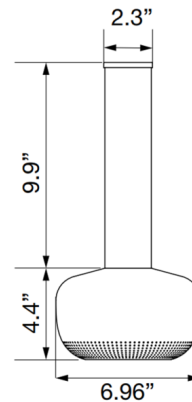

Shown in chrome

Specifications

COLOR	N/A
BODY FINISH	Chrome
WATTAGE	40W
DIMMER	Standard 120V
DIMENSIONS	7.5"W x 13.5"H
BULB NOT INCLUDED	1 x A19/Medium (E26)/40W/120V LED
OTHER BULB OPTIONS	1 x A19/Medium (E26)/120V LED