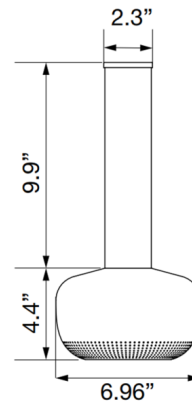

Specifications

COLOR N/A
BODY FINISH Polished Brass
WATTAGE 40W
DIMMER Standard 120V
DIMENSIONS 7.5"W x 13.5"H
BULB NOT INCLUDED 1 x A19/Medium (E26)/40W/120V LED
OTHER BULB OPTIONS 1 x A19/Medium (E26)/120V LED

Technical Information

PRODUCT DIMENSIONS Adjustable Cable Length: 157" White Textile

Shown in polished brass

CLICK TO VIEW PRODUCT

Notes: