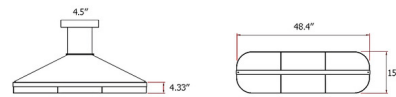

Specifications

COLOR	Natural Cherry
BODY FINISH	Matte Black
WATTAGE	37W
DIMMER	Standard 120V
DIMENSIONS	48.4"L x 15"W x 4.3"H
INTEGRATED LED MODULE	1 x LED/37W/120-277V LED
COUNTRY OF ORIGIN	Spain

Technical Information

PRODUCT DIMENSIONS	Adjustable Cable Lengths: 98"
LAMP LIFE	40000 hours
COLOR RENDERING	90 CRI
LAMP COLOR	2700K
LUMENS/WATT	70.00
LUMINOUS FLUX	2590 lumens

Shown in matte black / natural cherry

CLICK TO VIEW PRODUCT