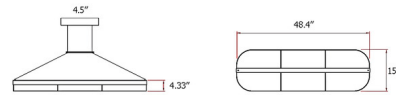

Specifications

COLOR	Natural Cherry
BODY FINISH	Matte Black
WATTAGE	37W
DIMMER	Standard 120V
DIMENSIONS	48.4"L x 15"W x 4.3"H
INTEGRATED LED MODULE	1 x LED/37W/120-277V LED
COUNTRY OF ORIGIN	Spain

Technical Information

PRODUCT DIMENSIONS	Adjustable Cable Lengths: 98"
LAMP LIFE	40000 hours
COLOR RENDERING	90 CRI
LAMP COLOR	2700K
LUMENS/WATT	70.00
LUMINOUS FLUX	2590 lumens

Shown in matte black / natural cherry

CLICK TO VIEW PRODUCT