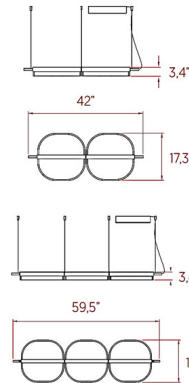

Shown in matte black / natural cherry