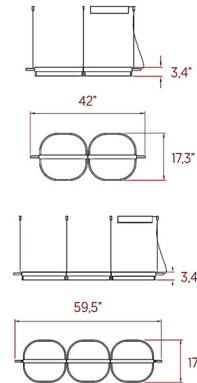

Shown in matte black / natural cherry