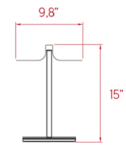

### Specifications

COLOR	Natural Cherry
BODY FINISH	Matte Black
WATTAGE	8W
DIMMER	Included
DIMENSIONS	14"W x 15"H x 9.8"D
INTEGRATED LED MODULE	1 x LED/8W/120V LED
COUNTRY OF ORIGIN	Spain

### Technical Information

PRODUCT DIMENSIONS	Cord Length: 57"
LAMP LIFE	40000 hours
COLOR RENDERING	90 CRI
LAMP COLOR	2700K
LUMENS/WATT	90.00
LUMINOUS FLUX	720 lumens

CLICK TO VIEW PRODUCT

Notes: