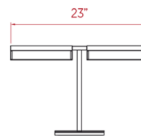

Shown in matte black / natural cherry

Specifications

COLOR	Natural Cherry
BODY FINISH	Matte Black
WATTAGE	8W
DIMMER	Included
DIMENSIONS	14"W x 15"H x 9.8"D
INTEGRATED LED MODULE	1 x LED/8W/120V LED
COUNTRY OF ORIGIN	Spain

Technical Information

PRODUCT DIMENSIONS	Cord Length: 57"
LAMP LIFE	40000 hours
COLOR RENDERING	90 CRI
LAMP COLOR	2700K
LUMENS/WATT	90.00
LUMINOUS FLUX	720 lumens

CLICK TO VIEW PRODUCT

Notes: