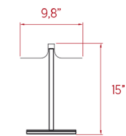

### Specifications

COLOR	Natural Cherry
BODY FINISH	Matte Black
WATTAGE	8W
DIMMER	Included
DIMENSIONS	14"W x 15"H x 9.8"D
INTEGRATED LED MODULE	1 x LED/8W/120V LED
COUNTRY OF ORIGIN	Spain

### Technical Information

PRODUCT DIMENSIONS	Cord Length: 57"
LAMP LIFE	40000 hours
COLOR RENDERING	90 CRI
LAMP COLOR	2700K
LUMENS/WATT	90.00
LUMINOUS FLUX	720 lumens

CLICK TO VIEW PRODUCT

Notes: