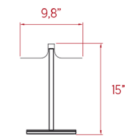

Shown in matte black / natural cherry

Specifications

COLOR	Natural Cherry
BODY FINISH	Matte Black
WATTAGE	8W
DIMMER	Included
DIMENSIONS	14"W x 15"H x 9.8"D
INTEGRATED LED MODULE	1 x LED/8W/120V LED
COUNTRY OF ORIGIN	Spain

Technical Information

PRODUCT DIMENSIONS	Cord Length: 57"
LAMP LIFE	40000 hours
COLOR RENDERING	90 CRI
LAMP COLOR	2700K
LUMENS/WATT	90.00
LUMINOUS FLUX	720 lumens

CLICK TO VIEW PRODUCT

Notes: