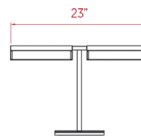

### Specifications

COLOR	Natural Cherry
BODY FINISH	Matte Black
WATTAGE	8W
DIMMER	Included
DIMENSIONS	14"W x 15"H x 9.8"D
INTEGRATED LED MODULE	1 x LED/8W/120V LED
COUNTRY OF ORIGIN	Spain

### Technical Information

PRODUCT DIMENSIONS	Cord Length: 57"
LAMP LIFE	40000 hours
COLOR RENDERING	90 CRI
LAMP COLOR	2700K
LUMENS/WATT	90.00
LUMINOUS FLUX	720 lumens

CLICK TO VIEW PRODUCT

Notes: