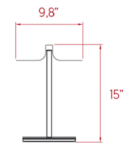

Shown in matte black / natural cherry

Specifications

COLOR	Natural Cherry
BODY FINISH	Matte Black
WATTAGE	8W
DIMMER	Included
DIMENSIONS	14"W x 15"H x 9.8"D
INTEGRATED LED MODULE	1 x LED/8W/120V LED
COUNTRY OF ORIGIN	Spain

Technical Information

PRODUCT DIMENSIONS	Cord Length: 57"
LAMP LIFE	40000 hours
COLOR RENDERING	90 CRI
LAMP COLOR	2700K
LUMENS/WATT	90.00
LUMINOUS FLUX	720 lumens

CLICK TO VIEW PRODUCT

Notes: