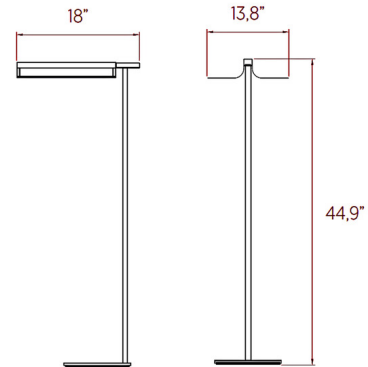

Description

The Omnia Floor Lamp brings an innovative beauty to your interior space. Inspired by the form of an open book, the smooth metal structure holds dimensional wood veneer leaves that shade light from the integrated LEDs. Dimmer switch is located on the cord.

Specifications

COLOR	Natural Cherry
BODY FINISH	Matte Black
WATTAGE	8W
DIMMER	Included
DIMENSIONS	18"W x 44.7"H x 13.8"D
INTEGRATED LED MODULE	1 x LED/8W/120V LED
COUNTRY OF ORIGIN	Spain

Technical Information

PRODUCT DIMENSIONS	Cord: 73"
LAMP LIFE	40000 hours
COLOR RENDERING	.90 CRI
LAMP COLOR	2700K
LUMENS/WATT	70.00
LUMINOUS FLUX	560 lumens

Shown in matte black / natural cherry

CLICK TO VIEW PRODUCT

Notes: