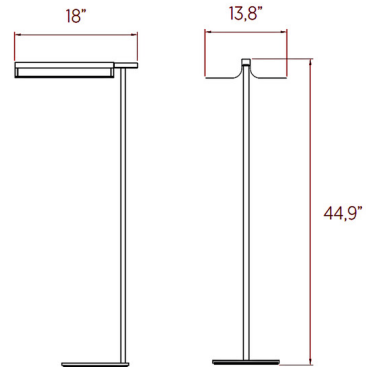

### Specifications

COLOR	Natural Cherry
BODY FINISH	Matte Black
WATTAGE	8W
DIMMER	Included
DIMENSIONS	18"W x 44.7"H x 13.8"D
INTEGRATED LED MODULE	1 x LED/8W/120V LED
COUNTRY OF ORIGIN	Spain

### Technical Information

PRODUCT DIMENSIONS	Cord: 73"
LAMP LIFE	40000 hours
COLOR RENDERING	.90 CRI
LAMP COLOR	2700K
LUMENS/WATT	70.00
LUMINOUS FLUX	560 lumens

Shown in matte black / natural cherry

CLICK TO VIEW PRODUCT