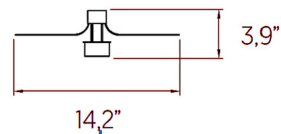

Shown in matte black / natural cherry

Specifications

COLOR	Natural Cherry
BODY FINISH	Matte Black
WATTAGE	12W
DIMMER	Standard 120V
DIMENSIONS	14.2"W x 14.2"H x 3.9"D
INTEGRATED LED MODULE	1 x LED/12W/120-277V LED
COUNTRY OF ORIGIN	Spain