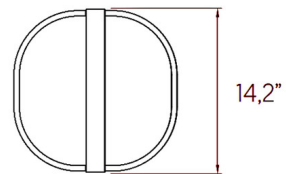

Shown in matte black / natural cherry

Specifications

COLOR	Natural Cherry
BODY FINISH	Matte Black
WATTAGE	12W
DIMMER	Standard 120V
DIMENSIONS	14.2"W x 14.2"H x 3.9"D
INTEGRATED LED MODULE	1 x LED/12W/120-277V LED
COUNTRY OF ORIGIN	Spain