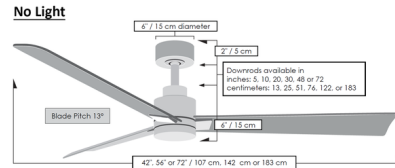

### Specifications

BLADE COLOR	Gray Ash Tone
BODY FINISH	Matte White
WATTAGE	N/A
DIMMER	N/A
DIMENSIONS	42"W x 18"H
BULB	N/A
COUNTRY OF ORIGIN	China

Shown in matte white / gray ash tone

CLICK TO VIEW PRODUCT