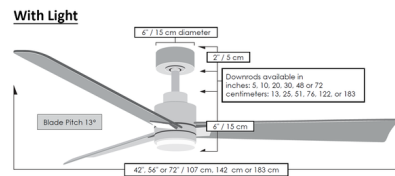

### Specifications

BLADE COLOR	Gray Ash Tone
BODY FINISH	Matte White
WATTAGE	N/A
DIMMER	N/A
DIMENSIONS	42"W x 18"H
BULB	N/A
COUNTRY OF ORIGIN	China

Shown in matte white / gray ash tone

CLICK TO VIEW PRODUCT