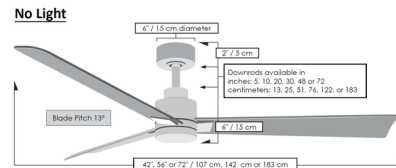

Specifications

BLADE COLOR	Gray Ash Tone
BODY FINISH	Matte White
WATTAGE	N/A
DIMMER	N/A
DIMENSIONS	42"W x 18"H
BULB	N/A
COUNTRY OF ORIGIN	China

Shown in matte white / gray ash tone

CLICK TO VIEW PRODUCT

Notes: