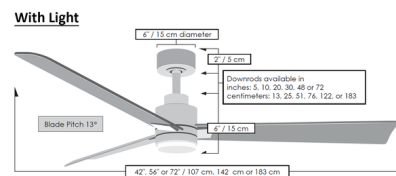

Specifications

BLADE COLOR	Gray Ash Tone
BODY FINISH	Matte White
WATTAGE	N/A
DIMMER	N/A
DIMENSIONS	42"W x 18"H
BULB	N/A
COUNTRY OF ORIGIN	China

Shown in matte white / gray ash tone

CLICK TO VIEW PRODUCT

Notes: