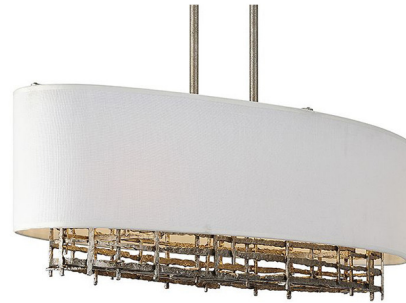

Lightology

lightology.com
866-954-4489
06-29-26

Project: _____

Company: _____

Location: _____ Fixture Type: _____

SPEC #: **SVY1255577**

Approved On: _____ Approved By: _____

Cameo Linear Chandelier

By Savoy House

Description

The Cameo Linear Chandelier brings a clean organic look to your interior space. The frame of nature inspired branches are surrounded by a smooth linen shade that casts warm shadows across your room.

Shown in champagne gold / white linen

Specifications

COLOR White Linen
BODY FINISH Champagne Gold
WATTAGE 240W
DIMMER Standard 120V
DIMENSIONS 44"L x 14"W x 12.125"H
BULB NOT INCLUDED 4 x A19/Medium (E26)/60W/120V Incandescent
OTHER BULB OPTIONS 4 x A19/Medium (E26)/120V LED
COUNTRY OF ORIGIN Philippines