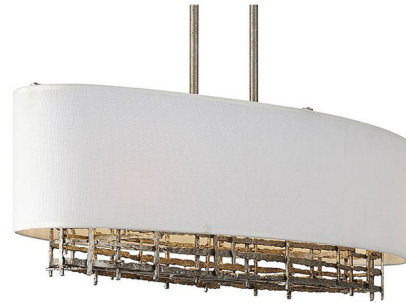

Lightology

lightology.com
866-954-4489
04-26-26

Project: _____

Company: _____

Location: _____ Fixture Type: _____

SPEC #: **SVY1255577**

Approved On: _____ Approved By: _____

Cameo Linear Chandelier

By Savoy House

Description

The Cameo Linear Chandelier brings a clean organic look to your interior space. The frame of nature inspired branches are surrounded by a smooth linen shade that casts warm shadows across your room.

Shown in champagne gold / white linen

Specifications

COLOR White Linen
BODY FINISH Champagne Gold
WATTAGE 240W
DIMMER Standard 120V
DIMENSIONS 44"L x 14"W x 12.125"H
BULB NOT INCLUDED 4 x A19/Medium (E26)/60W/120V Incandescent
OTHER BULB OPTIONS 4 x A19/Medium (E26)/120V LED
COUNTRY OF ORIGIN Philippines