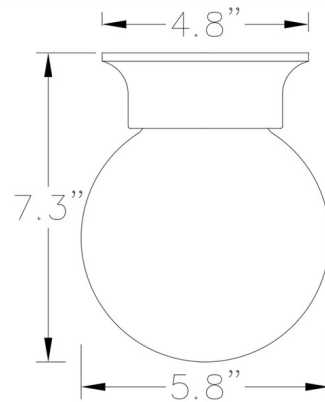

By Savoy House

Description

The Stella Ceiling Light brings a clean simplicity to your interior space. The smooth frame holds a glass globe that casts a warm glow of light across your room. Canopy: 4.8 inch diameter.

Shown in white / opal

Specifications

COLOR	Opal
BODY FINISH	White
WATTAGE	60W
DIMMER	Standard 120V
DIMENSIONS	5.8"W x 7.3"H
BULB NOT INCLUDED	1 x A19/Medium (E26)/60W/120V Incandescent
OTHER BULB OPTIONS	1 x A19/Medium (E26)/120V LED
COUNTRY OF ORIGIN	China