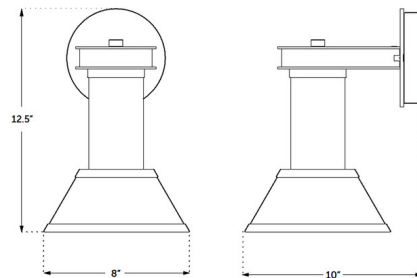

Description

The Pillaret Drop Wall Sconce brings a striking presence to your interior space. The symmetry and candle like geometry is perfect in a variety of styles. The single column holds a narrow shade that casts warm light down across your room.

Shown in black / walnut / cream

Specifications

COLOR	Cream
BODY FINISH	Black / Walnut
WATTAGE	60W
DIMMER	N/A
DIMENSIONS	8"W x 12.5"H x 10"D
BULB NOT INCLUDED	1 x G16.5/Medium (E26)/60W/120V Incandescent
OTHER BULB OPTIONS	1 x G16.5/Medium (E26)/120V LED
COUNTRY OF ORIGIN	United States