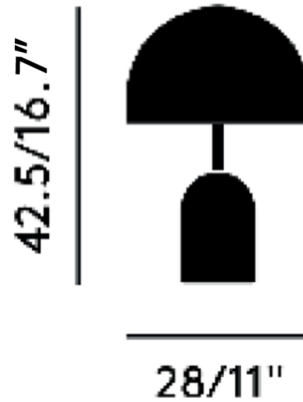

CLICK TO VIEW PRODUCT

Notes: