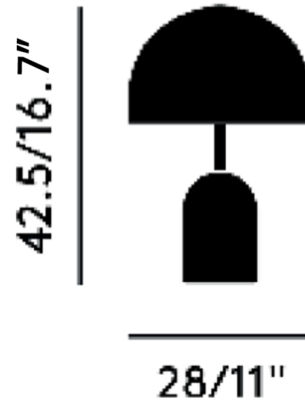

CLICK TO VIEW PRODUCT

Notes: