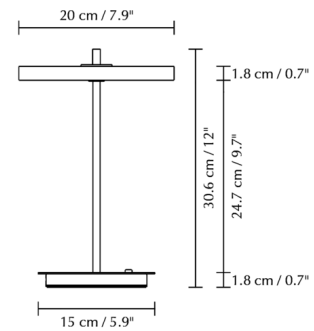

CLICK TO VIEW PRODUCT

Notes: