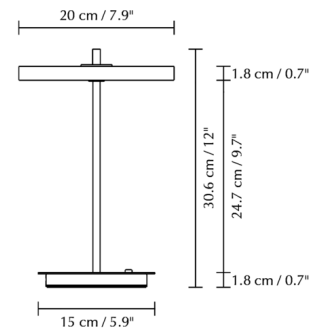

Shown in brass / ruby red / ruby

Specifications

COLOR	Ruby
BODY FINISH	Brass / Ruby Red
WATTAGE	5W
DIMMER	Included
DIMENSIONS	7.9"W x 12"H
INTEGRATED LED MODULE	1 x LED/5W/120V LED
COUNTRY OF ORIGIN	China