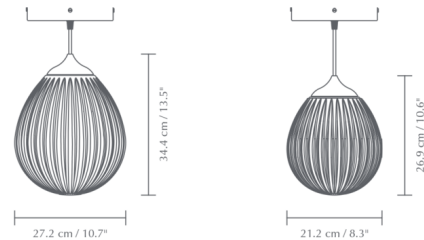

Lightology

lightology.com
866-954-4489
05-21-26

Project: _____

Company: _____

Location: _____ Fixture Type: _____

SPEC #: **VIT1255906**

Approved On: _____ Approved By: _____

Around The World Pendant By Umage

Description

The Around The World Pendant evokes the image of a hot-air balloon, inspired by the literary universe of 19th century author Jules Verne. The oblong shade is crafted from mouth-blown opal glass with a ridged texture to enhance its simple teardrop silhouette. The shade is topped with a metal cap to complete the look.

Shown in white / white

Specifications

COLOR	White
BODY FINISH	White
WATTAGE	15W
DIMMER	Standard 120V
DIMENSIONS	8.3"W x 10.6"H
BULB NOT INCLUDED	1 x A19/Medium (E26)/15W/120V LED
COUNTRY OF ORIGIN	China