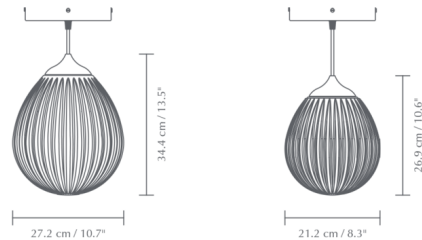

### Description

The Around The World Pendant evokes the image of a hot-air balloon, inspired by the literary universe of 19th century author Jules Verne. The oblong shade is crafted from mouth-blown opal glass with a ridged texture to enhance its simple teardrop silhouette. The shade is topped with a metal cap to complete the look.

### Specifications

COLOR	White
BODY FINISH	White
WATTAGE	15W
DIMMER	Standard 120V
DIMENSIONS	8.3"W x 10.6"H
BULB NOT INCLUDED	1 x A19/Medium (E26)/15W/120V LED
COUNTRY OF ORIGIN	China

CLICK TO VIEW PRODUCT