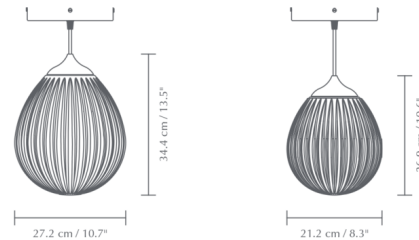

### Description

The Around The World Pendant evokes the image of a hot-air balloon, inspired by the literary universe of 19th century author Jules Verne. The oblong shade is crafted from mouth-blown opal glass with a ridged texture to enhance its simple teardrop silhouette. The shade is topped with a metal cap to complete the look.

### Specifications

COLOR	White
BODY FINISH	White
WATTAGE	15W
DIMMER	Standard 120V
DIMENSIONS	8.3"W x 10.6"H
BULB NOT INCLUDED	1 x A19/Medium (E26)/15W/120V LED
COUNTRY OF ORIGIN	China

CLICK TO VIEW PRODUCT