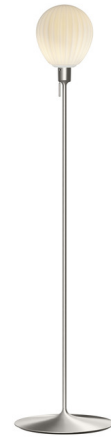

Lightology

lightology.com
866-954-4489
04-22-26

Project: _____

Company: _____

Location: _____ Fixture Type: _____

SPEC #: **VIT1255929**

Approved On: _____ Approved By: _____

Around The World Floor Lamp By Umage

Description

The Around The World Floor Lamp evokes the image of a hot-air balloon, inspired by the literary universe of 19th century author Jules Verne. The oblong shade is crafted from mouth-blown opal glass with a ridged texture to enhance its simple teardrop silhouette. The shade sits atop a slender candlestick base for a light, streamlined expression. On/off pull chain located on socket.

Shown in brushed steel / opal

Specifications

COLOR	Opal
BODY FINISH	Brushed Steel
WATTAGE	15W
DIMMER	N/A
DIMENSIONS	15"W x 64.3"H
BULB NOT INCLUDED	1 x A19/Medium (E26)/15W/120V LED
COUNTRY OF ORIGIN	China