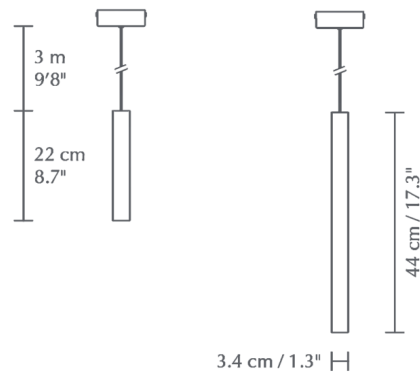

Lightology

lightology.com
866-954-4489
06-29-26

Project: _____

Company: _____

Location: _____ Fixture Type: _____

SPEC #: **VIT1255968**

Approved On: _____ Approved By: _____

Chimes Pendant

By Umage

Description

The Chimes Pendant showcases the beautiful texture of wood grain with a simple cylindrical form. Chimes was inspired by rows of trees in the woods, as well as the classic Nordic design elements of natural materials and clean lines. The pendant houses a warm, downward LED light source perfect for providing light over a dining room table or kitchen counter.

Specifications

COLOR . . . . . Dark Oak
BODY FINISH . . . . . Black
WATTAGE 2W
DIMMER . . . . . Not Dimmable
DIMENSIONS . . . . . 1.3"W x 8.7"H
INTEGRATED LED MODULE . . . . . 1 x LED/2W/120V LED
COUNTRY OF ORIGIN . . . . . China

Technical Information

LAMP LIFE . . . . . 50000 hours
COLOR RENDERING . . . . . 80 CRI
LAMP COLOR 3000K
LUMENS/WATT 110.00
LUMINOUS FLUX . . . . . 220 lumens

Shown in black / dark oak

CLICK TO VIEW PRODUCT

Notes: