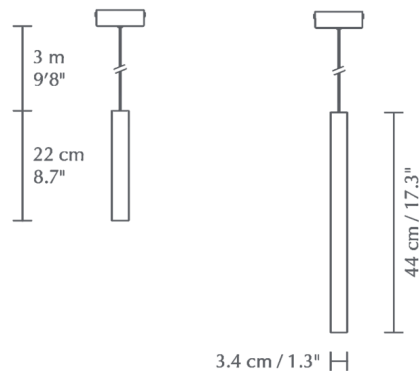

Lightology

lightology.com
866-954-4489
04-22-26

Project: _____

Company: _____

Location: _____ Fixture Type: _____

SPEC #: **VIT1255968**

Approved On: _____ Approved By: _____

Chimes Pendant

By Umage

Description

The Chimes Pendant showcases the beautiful texture of wood grain with a simple cylindrical form. Chimes was inspired by rows of trees in the woods, as well as the classic Nordic design elements of natural materials and clean lines. The pendant houses a warm, downward LED light source perfect for providing light over a dining room table or kitchen counter.

Specifications

COLOR . . . . . Dark Oak
BODY FINISH . . . . . Black
WATTAGE 2W
DIMMER . . . . . Not Dimmable
DIMENSIONS . . . . . 1.3"W x 8.7"H
INTEGRATED LED MODULE . . . . . 1 x LED/2W/120V LED
COUNTRY OF ORIGIN . . . . . China

Technical Information

LAMP LIFE . . . . . 50000 hours
COLOR RENDERING . . . . . 80 CRI
LAMP COLOR 3000K
LUMENS/WATT 110.00
LUMINOUS FLUX . . . . . 220 lumens

Shown in black / dark oak

CLICK TO VIEW PRODUCT

Notes: