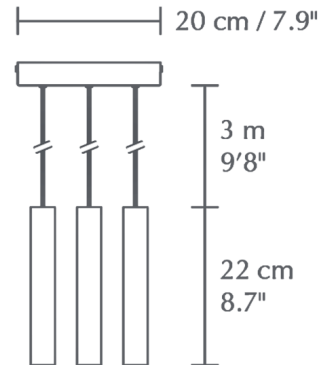

Shown in black / dark oak

Specifications

COLOR	Dark Oak
BODY FINISH	Black
WATTAGE	6W
DIMMER	N/A
DIMENSIONS	1.3"W x 8.7"H
INTEGRATED LED MODULE	3 x LED/2W/120V LED
COUNTRY OF ORIGIN	China

Technical Information