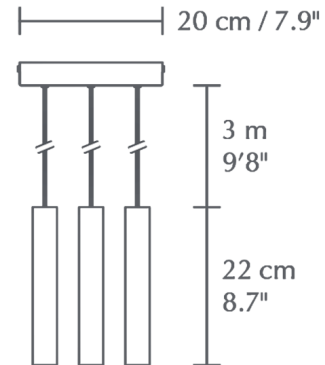

Shown in black / dark oak

Specifications

COLOR	Dark Oak
BODY FINISH	Black
WATTAGE	6W
DIMMER	N/A
DIMENSIONS	1.3"W x 8.7"H
INTEGRATED LED MODULE	3 x LED/2W/120V LED
COUNTRY OF ORIGIN	China

Technical Information