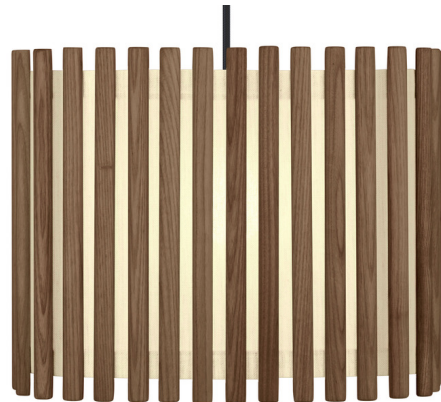

Lightology

lightology.com
866-954-4489
04-16-26

Project: _____

Company: _____

Location: _____ Fixture Type: _____

SPEC #: **VIT1255997**

Approved On: _____ Approved By: _____

Komorebi Rectangular Pendant By Umage

Description

The Komorebi Rectangular Pendant will introduce a calming presence into any interior with its subtle contrast between wood and polyester textile. Vertical oak slats are arranged in a rectangle for a clean-lined design that showcases the natural beauty of the wood grain. The fabric diffuser creates a soft glow for a light, ethereal expression, which is grounded by the earthiness of the wood.

Shown in black / dark oak

Specifications

COLOR Dark Oak
BODY FINISH Black
WATTAGE 15W
DIMMER Standard 120V
DIMENSIONS 13"W x 10.2"H x 8.1"D
BULB NOT INCLUDED 1 x A19/Medium (E26)/15W/120V LED
COUNTRY OF ORIGIN China