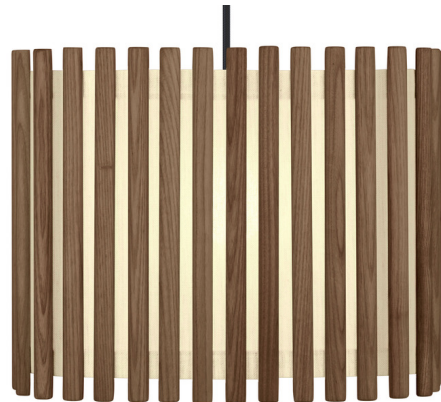

Lightology

lightology.com
866-954-4489
05-24-26

Project: _____

Company: _____

Location: _____ Fixture Type: _____

SPEC #: **VIT1256025**

Approved On: _____ Approved By: _____

Komorebi Rectangular Pendant By Umage

Description

The Komorebi Rectangular Pendant will introduce a calming presence into any interior with its subtle contrast between wood and polyester textile. Vertical oak slats are arranged in a rectangle for a clean-lined design that showcases the natural beauty of the wood grain. The fabric diffuser creates a soft glow for a light, ethereal expression, which is grounded by the earthiness of the wood.

Shown in black / dark oak

Specifications

COLOR	Dark Oak
BODY FINISH	Black
WATTAGE	15W
DIMMER	N/A
DIMENSIONS	13"W x 10.2"H x 8.1"D
BULB NOT INCLUDED	1 x A19/Medium (E26)/15W/120V LED
COUNTRY OF ORIGIN	China